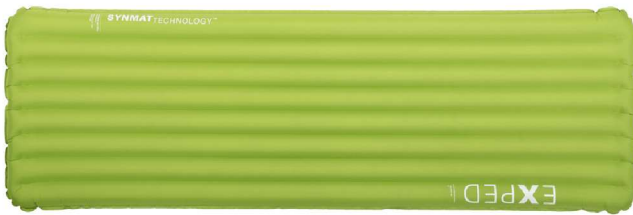

RRP= \$499.00
STL Price= \$399.20

MONT
Adventure Equipment

Mont Warmlite XT-R 750

Rating: -7Wms/ -12Mens
Weight: 1.27kg

Amazing down sleeping bag from Mont. DWR Dry 750+Loft down treatment helps keep down fill dryer in damp conditions and on extended trips with a Water resistant and windproof shell.

RRP= \$759.99
STL Price= \$602.99

Sleeping Mats

EXPED
EXPEDITION EQUIPMENT

Exped SIM 3.8 Self Inflating Mat

Size: 183cm x 50cm

Weight: 885g

Rating: -11

Self-inflates to 3.8cm thick, providing more insulation from the ground, is light weight and packs away into a small bag.

RRP= \$149.95

STL Price= \$119.95

EXPED
EXPEDITION EQUIPMENT

Exped Ultra 3R

Size: 183cm x 50cm

Weight: 465g

Rating: -5°C

Baffled chambered mat pumps up to 7cm thick, providing even more insulation from the ground, is light weight and packs away into a small bag.

RRP= \$279.99

STL Price= \$223.99

Fleece Jumpers and Socks

Columbia Midweight Full Zip Fleece

Midweight, anti-pill fleece.

RRP= \$119.95

STL Price= \$95.95

The North Face Quater Zip Fleece